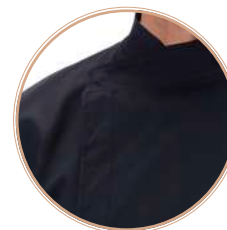

CC81C101

65% Poliéster 35% Algodão
65% Polyester 35% Cotton

CC81C125

TAMANHOS SIZES
XS - S - M - L - XL - 2XL - 3XL

CORES COLORS

C101
170grs/gsm

C125
170grs/gsm

Bolso manga esquerda
Left sleeve pocket